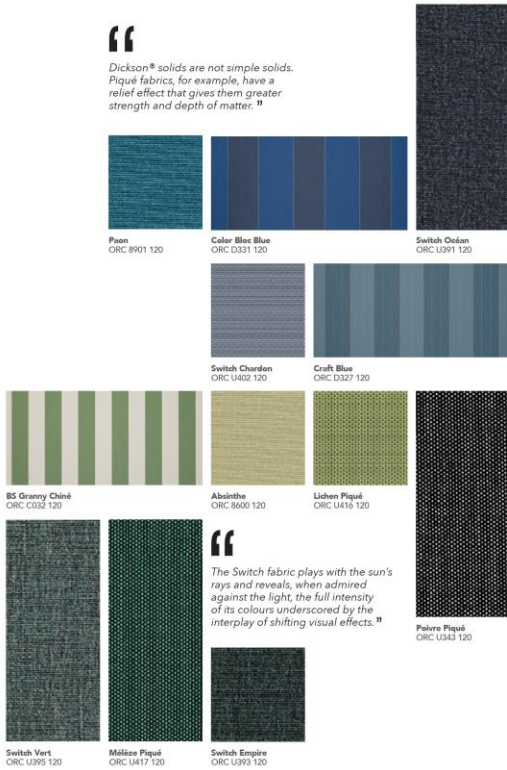

14

Scale : plains : 1/1 - stripes : 1/18