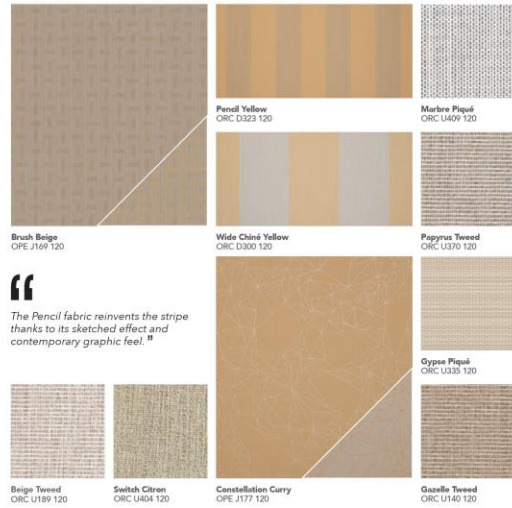

“
The Pencil fabric reinvents the stripe thanks to its sketched effect and contemporary graphic feel.”